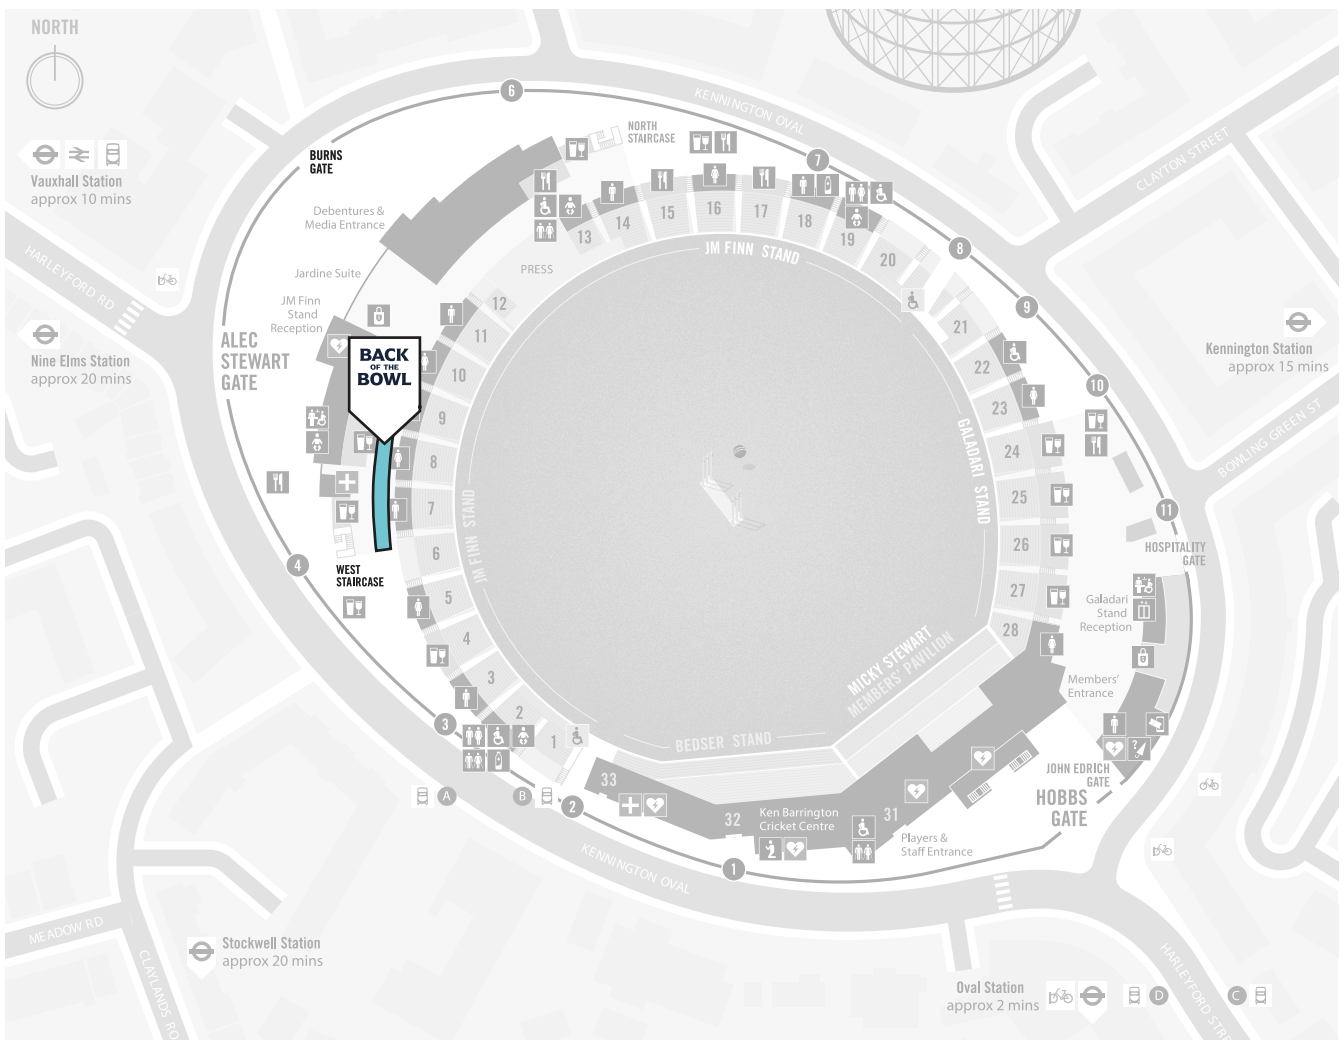

KIA OVAL
HOSPITALITY

**BACK
OF THE
BOWL**

ENGLAND V SRI LANKA

Test match
6-10 September 2024
The Kia Oval

ITINERARY

- **09:00** Gates & Breakfast
- **11:00** Start of Play
- **13:00** Lunch
- **15:40** Afternoon Tea Break
- **18:00** Scheduled Close of Play

(Bar closes 30 minutes after the close of play)
*all timings subject to change

0207 820 5699 | KiaOval.com/hospitality | hospitality@kiaoval.com